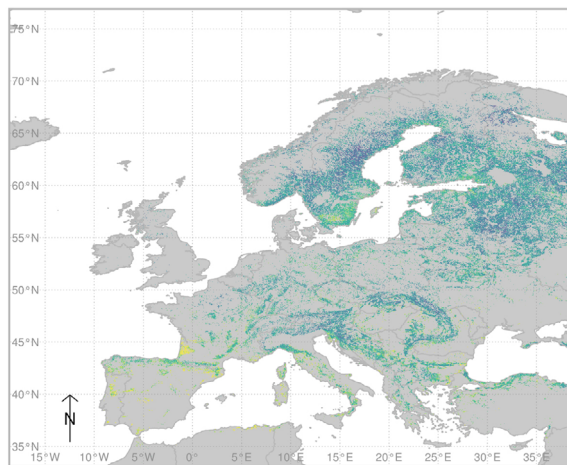

Kontekst

Klimatske spremembe bodo povečale tveganja pri zagotavljanju ekosistemskih storitev in proizvodov. Krepitev odpornosti gozdov zato postaja ključni cilj prilagajanja gozdov na klimatske spremembe.

Cilji

- **okrepiti** znanstvene temelje za uspešno upravljanje odpornosti gozda na klimatske spremembe
- **ustvariti** novo znanje o ekološki odpornosti na motnje
- **raziskati** kako virtualni trgi vplivajo na tržne in netržne ekosistemske storitve
- **predlagati** klimatsko odporne načine gospodarjenja za mnogonamenski gozd

Spremljanje odpornosti z daljinskim zaznavanjem